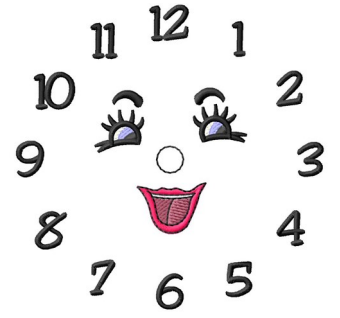

Name: Clock Face

SKU: GSD01-TIM927R

Brand: Grand Slam Designs

Unique Colors: 13 (7 color Stops)

Unique Colors

	Color Name (Color Code)	Manufacturer - Type
	Super White (1001) [No Color Selected]	madeira - rayon
	Dusty Lilac (1263) [No Color Selected]	madeira - rayon
	Crocus (286)	Exquisite - Polyester 1000m

Complete Color Sequence

#		Color Name (Color Code)	Manufacturer - Type
1		Super White (1001) [No Color Selected]	madeira - rayon
2		Super White (1001) [No Color Selected]	madeira - rayon
3		Crocus (286)	Exquisite - Polyester 1000m