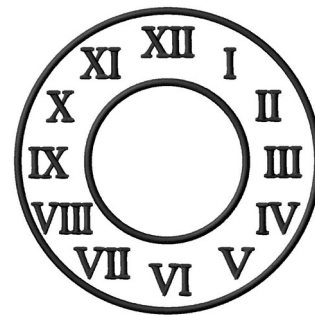

Name: Clock Face Machine Embroidery Design

SKU: GSD01-TIM925R

Brand: Grand Slam Designs

Unique Colors: 13 (1 color Stops)

Unique Colors

	Color Name (Color Code)	Manufacturer - Type
	Super White (1001) [No Color Selected]	madeira - rayon
	Dusty Lilac (1263) [No Color Selected]	madeira - rayon
	Crocus (286)	Exquisite - Polyester 1000m

Complete Color Sequence

#		Color Name (Color Code)	Manufacturer - Type
1		Super White (1001) [No Color Selected]	madeira - rayon
2		Super White (1001) [No Color Selected]	madeira - rayon
3		Crocus (286)	Exquisite - Polyester 1000m