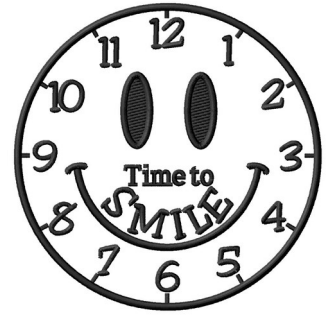

**Name:** Time To Smile

**SKU:** GSD01-TIM918RT2

**Brand:** Grand Slam Designs

**Unique Colors:** 13 (1 color Stops)