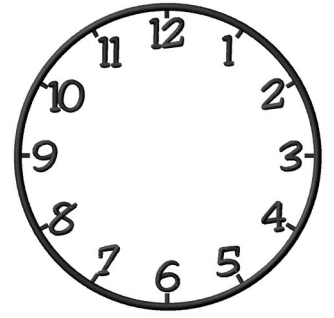

Name: Clock Face

SKU: GSD01-TIM917R

Brand: Grand Slam Designs

Unique Colors: 13 (1 color Stops)

Unique Colors

	Color Name (Color Code)	Manufacturer - Type
	Super White (1001) [No Color Selected]	madeira - rayon
	Dusty Lilac (1263) [No Color Selected]	madeira - rayon
	Crocus (286)	Exquisite - Polyester 1000m

Complete Color Sequence

#		Color Name (Color Code)	Manufacturer - Type
1		Super White (1001) [No Color Selected]	madeira - rayon
2		Super White (1001) [No Color Selected]	madeira - rayon
3		Crocus (286)	Exquisite - Polyester 1000m