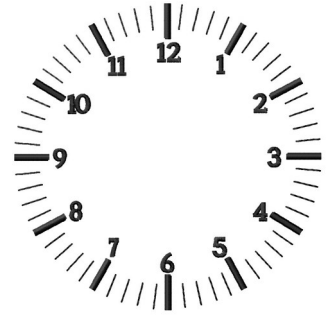

**Name:** Clock Face

**SKU:** GSD01-TIM916R

**Brand:** Grand Slam Designs

**Unique Colors:** 13 (1 color Stops)