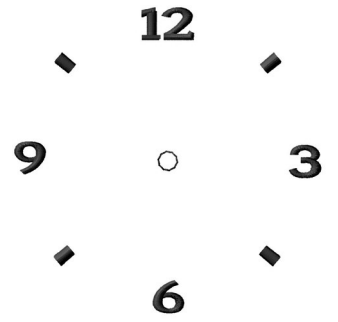

Name: Clock Face

SKU: GSD01-TIM914R

Brand: Grand Slam Designs

Unique Colors: 13 (1 color Stops)

Unique Colors

	Color Name (Color Code)	Manufacturer - Type
	Super White (1001) [No Color Selected]	madeira - rayon
	Dusty Lilac (1263) [No Color Selected]	madeira - rayon
	Crocus (286)	Exquisite - Polyester 1000m

Complete Color Sequence

#		Color Name (Color Code)	Manufacturer - Type
1		Super White (1001) [No Color Selected]	madeira - rayon
2		Super White (1001) [No Color Selected]	madeira - rayon
3		Crocus (286)	Exquisite - Polyester 1000m