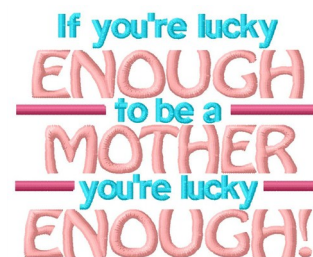

Name: Lucky Mother Machine Embroidery Design

SKU: GSD01-TIM913T5

Brand: Grand Slam Designs

Unique Colors: 13 (3 color Stops)

Unique Colors

	Color Name (Color Code)	Manufacturer - Type
	Super White (1001) [No Color Selected]	madeira - rayon
	Dusty Lilac (1263) [No Color Selected]	madeira - rayon
	Crocus (286)	Exquisite - Polyester 1000m