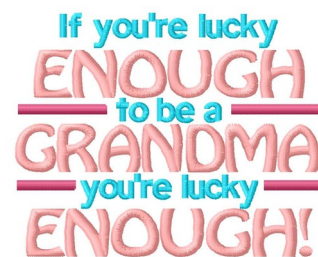

**Name:** Lucky Grandma Machine Embroidery Design

**SKU:** GSD01-TIM913T4

**Brand:** Grand Slam Designs

**Unique Colors:** 13 (3 color Stops)