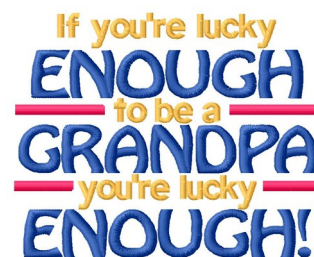

Name: Lucky Grandpa Machine Embroidery Design

SKU: GSD01-TIM913

Brand: Grand Slam Designs

Unique Colors: 13 (3 color Stops)

Unique Colors

	Color Name (Color Code)	Manufacturer - Type
	Super White (1001) [No Color Selected]	madeira - rayon
	Dusty Lilac (1263) [No Color Selected]	madeira - rayon
	Crocus (286)	Exquisite - Polyester 1000m