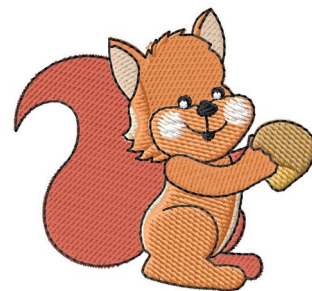

Name: Squirrel & Nut Machine Embroidery Design

SKU: GSD01-TIM895

Brand: Grand Slam Designs

Unique Colors: 13 (7 color Stops)

Unique Colors

	Color Name (Color Code)	Manufacturer - Type
	Super White (1001) [No Color Selected]	madeira - rayon
	Dusty Lilac (1263) [No Color Selected]	madeira - rayon
	Crocus (286)	Exquisite - Polyester 1000m