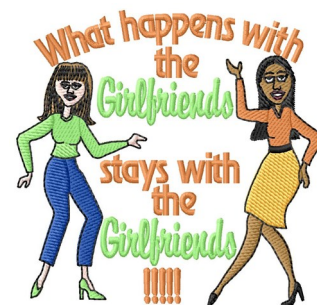

**Name:** Happens With Girlfriends Machine  
Embroidery Design

**SKU:** GSD01-TIM838

**Brand:** Grand Slam Designs

**Unique Colors:** 13 (15 color Stops)