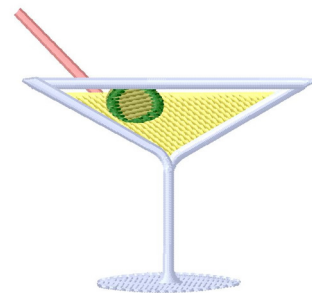

**Name:** Martini

**SKU:** GSD01-TIM757

**Brand:** Grand Slam Designs

**Unique Colors:** 13 (5 color Stops)

# Complete Color Sequence

#		Color Name (Color Code)	Manufacturer - Type
1		Super White (1001) [No Color Selected]	madeira - rayon
2		Super White (1001) [No Color Selected]	madeira - rayon
3		Crocus (286)	Exquisite - Polyester 1000m