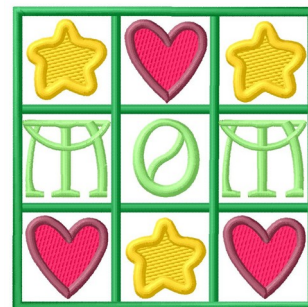

**Name:** Mom Machine Embroidery Design

**SKU:** GSD01-TIM400

**Brand:** Grand Slam Designs

**Unique Colors:** 13 (5 color Stops)

## Unique Colors

	<b>Color Name (Color Code)</b>	<b>Manufacturer - Type</b>
	Super White (1001) [No Color Selected]	madeira - rayon
	Dusty Lilac (1263) [No Color Selected]	madeira - rayon
	Crocus (286)	Exquisite - Polyester 1000m

# Complete Color Sequence

#		Color Name (Color Code)	Manufacturer - Type
1		Super White (1001) [No Color Selected]	madeira - rayon
2		Super White (1001) [No Color Selected]	madeira - rayon
3		Crocus (286)	Exquisite - Polyester 1000m