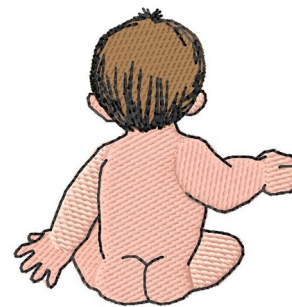

Name: Baby Boy Machine Embroidery Design

SKU: GSD01-TIM394

Brand: Grand Slam Designs

Unique Colors: 13 (3 color Stops)

Unique Colors

| | Color Name (Color Code) | Manufacturer - Type |
|--|--|-----------------------------|
|  | Super White (1001) [No Color Selected] | madeira - rayon |
|  | Dusty Lilac (1263) [No Color Selected] | madeira - rayon |
|  | Crocus (286) | Exquisite - Polyester 1000m |