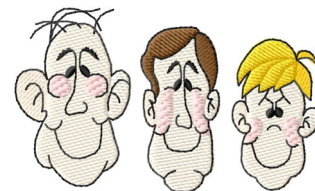

**Name:** Grandfathers Machine Embroidery Design

**SKU:** GSD01-TIM340R

**Brand:** Grand Slam Designs

**Unique Colors:** 13 (10 color Stops)