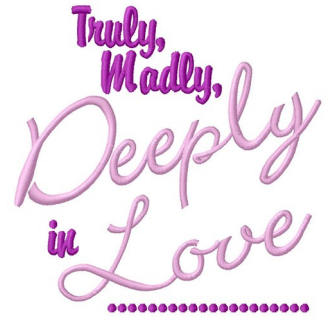

**Name:** Deeply In Love

**SKU:** GSD01-TIM1081R

**Brand:** Grand Slam Designs

**Unique Colors:** 13 (2 color Stops)