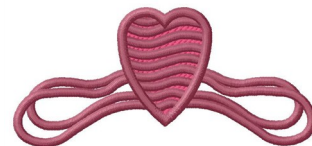

Name: Heart with Strings Machine Embroidery Design

SKU: GSD01-TIM1067

Brand: Grand Slam Designs

Unique Colors: 13 (2 color Stops)

Unique Colors

	Color Name (Color Code)	Manufacturer - Type
	Super White (1001) [No Color Selected]	madeira - rayon
	Dusty Lilac (1263) [No Color Selected]	madeira - rayon
	Crocus (286)	Exquisite - Polyester 1000m

Complete Color Sequence

#		Color Name (Color Code)	Manufacturer - Type
1		Super White (1001) [No Color Selected]	madeira - rayon
2		Super White (1001) [No Color Selected]	madeira - rayon
3		Crocus (286)	Exquisite - Polyester 1000m