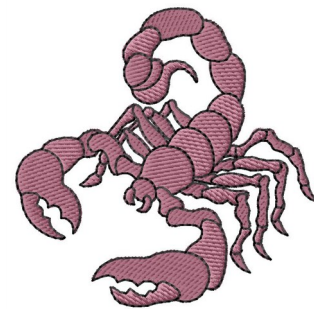

Name: Scorpion Machine Embroidery Design

SKU: GSD01-TATT78

Brand: Grand Slam Designs

Unique Colors: 13 (2 color Stops)

Unique Colors

	Color Name (Color Code)	Manufacturer - Type
	Super White (1001) [No Color Selected]	madeira - rayon
	Dusty Lilac (1263) [No Color Selected]	madeira - rayon
	Crocus (286)	Exquisite - Polyester 1000m

Complete Color Sequence

#		Color Name (Color Code)	Manufacturer - Type
1		Super White (1001) [No Color Selected]	madeira - rayon
2		Super White (1001) [No Color Selected]	madeira - rayon
3		Crocus (286)	Exquisite - Polyester 1000m