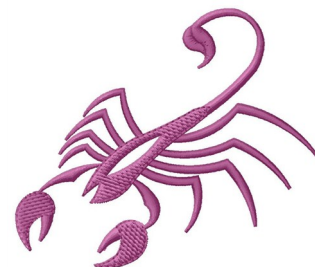

Name: Scorpion Machine Embroidery Design

SKU: GSD01-TATT74

Brand: Grand Slam Designs

Unique Colors: 13 (1 color Stops)

Unique Colors

	Color Name (Color Code)	Manufacturer - Type
	Super White (1001) [No Color Selected]	madeira - rayon
	Dusty Lilac (1263) [No Color Selected]	madeira - rayon
	Crocus (286)	Exquisite - Polyester 1000m

Complete Color Sequence

#		Color Name (Color Code)	Manufacturer - Type
1		Super White (1001) [No Color Selected]	madeira - rayon
2		Super White (1001) [No Color Selected]	madeira - rayon
3		Crocus (286)	Exquisite - Polyester 1000m