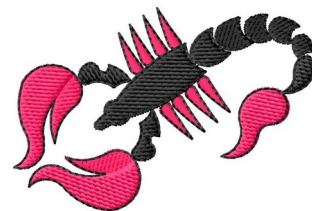

Name: Scorpion Machine Embroidery Design

SKU: GSD01-TATT70

Brand: Grand Slam Designs

Unique Colors: 13 (2 color Stops)

Unique Colors

	Color Name (Color Code)	Manufacturer - Type
	Super White (1001) [No Color Selected]	madeira - rayon
	Dusty Lilac (1263) [No Color Selected]	madeira - rayon
	Crocus (286)	Exquisite - Polyester 1000m