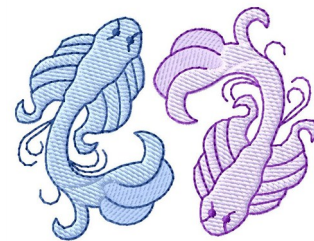

**Name:** Pisces Fish Machine Embroidery Design

**SKU:** GSD01-TATT56

**Brand:** Grand Slam Designs

**Unique Colors:** 13 (4 color Stops)

## Unique Colors

	<b>Color Name (Color Code)</b>	<b>Manufacturer - Type</b>
	Super White (1001) [No Color Selected]	madeira - rayon
	Dusty Lilac (1263) [No Color Selected]	madeira - rayon
	Crocus (286)	Exquisite - Polyester 1000m

# Complete Color Sequence

#		Color Name (Color Code)	Manufacturer - Type
1		Super White (1001) [No Color Selected]	madeira - rayon
2		Super White (1001) [No Color Selected]	madeira - rayon
3		Crocus (286)	Exquisite - Polyester 1000m