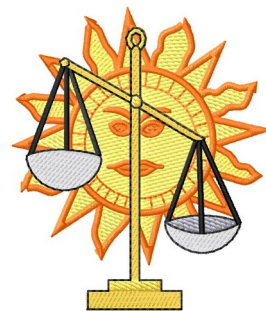

Name: Sun & Scales Machine Embroidery Design

SKU: GSD01-TATT52

Brand: Grand Slam Designs

Unique Colors: 13 (6 color Stops)

Unique Colors

	Color Name (Color Code)	Manufacturer - Type
	Super White (1001) [No Color Selected]	madeira - rayon
	Dusty Lilac (1263) [No Color Selected]	madeira - rayon
	Crocus (286)	Exquisite - Polyester 1000m