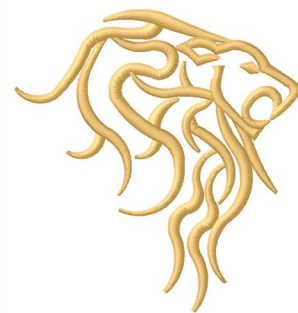

**Name:** Leo Lion Machine Embroidery Design

**SKU:** GSD01-TATT38

**Brand:** Grand Slam Designs

**Unique Colors:** 13 (1 color Stops)

## Unique Colors

	<b>Color Name (Color Code)</b>	<b>Manufacturer - Type</b>
	Super White (1001) [No Color Selected]	madeira - rayon
	Dusty Lilac (1263) [No Color Selected]	madeira - rayon
	Crocus (286)	Exquisite - Polyester 1000m

# Complete Color Sequence

#		Color Name (Color Code)	Manufacturer - Type
1		Super White (1001) [No Color Selected]	madeira - rayon
2		Super White (1001) [No Color Selected]	madeira - rayon
3		Crocus (286)	Exquisite - Polyester 1000m