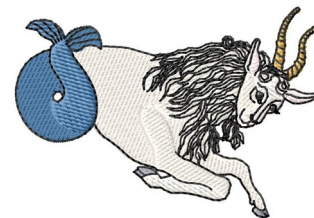

Name: Sea Goat Capricorn Machine Embroidery Design

SKU: GSD01-TATT30

Brand: Grand Slam Designs

Unique Colors: 13 (7 color Stops)

Unique Colors

	Color Name (Color Code)	Manufacturer - Type
	Super White (1001) [No Color Selected]	madeira - rayon
	Dusty Lilac (1263) [No Color Selected]	madeira - rayon
	Crocus (286)	Exquisite - Polyester 1000m