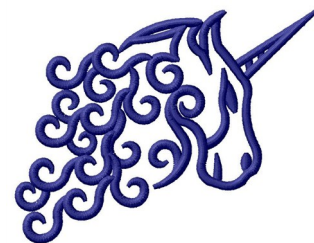

Name: Bluework Unicorn Head Machine
Embroidery Design

SKU: GSD01-TATT232

Brand: Grand Slam Designs

Unique Colors: 13 (1 color Stops)

Unique Colors

	Color Name (Color Code)	Manufacturer - Type
	Super White (1001) [No Color Selected]	madeira - rayon
	Dusty Lilac (1263) [No Color Selected]	madeira - rayon
	Crocus (286)	Exquisite - Polyester 1000m