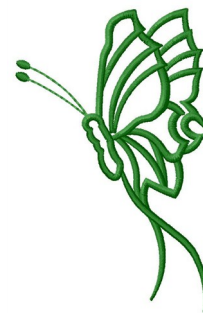

Name: Flutter Butterfly Outline Machine
Embroidery Design

SKU: GSD01-TATT158

Brand: Grand Slam Designs

Unique Colors: 13 (1 color Stops)

Unique Colors

	Color Name (Color Code)	Manufacturer - Type
	Super White (1001) [No Color Selected]	madeira - rayon
	Dusty Lilac (1263) [No Color Selected]	madeira - rayon
	Crocus (286)	Exquisite - Polyester 1000m