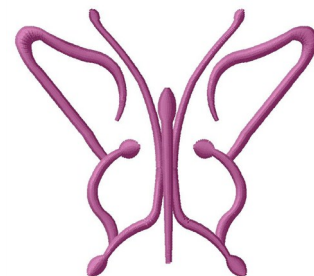

Name: Spring Butterfly Outline

SKU: GSD01-TATT138

Brand: Grand Slam Designs

Unique Colors: 13 (1 color Stops)

Unique Colors

	Color Name (Color Code)	Manufacturer - Type
	Super White (1001) [No Color Selected]	madeira - rayon
	Dusty Lilac (1263) [No Color Selected]	madeira - rayon
	Crocus (286)	Exquisite - Polyester 1000m

Complete Color Sequence

#		Color Name (Color Code)	Manufacturer - Type
1		Super White (1001) [No Color Selected]	madeira - rayon
2		Super White (1001) [No Color Selected]	madeira - rayon
3		Crocus (286)	Exquisite - Polyester 1000m