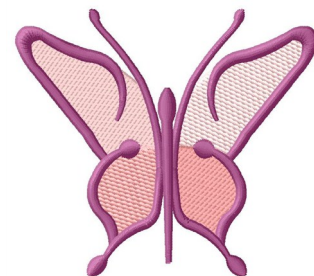

Name: Spring Butterfly

SKU: GSD01-TATT136

Brand: Grand Slam Designs

Unique Colors: 13 (3 color Stops)

Unique Colors

	Color Name (Color Code)	Manufacturer - Type
	Super White (1001) [No Color Selected]	madeira - rayon
	Dusty Lilac (1263) [No Color Selected]	madeira - rayon
	Crocus (286)	Exquisite - Polyester 1000m

Complete Color Sequence

#		Color Name (Color Code)	Manufacturer - Type
1		Super White (1001) [No Color Selected]	madeira - rayon
2		Super White (1001) [No Color Selected]	madeira - rayon
3		Crocus (286)	Exquisite - Polyester 1000m