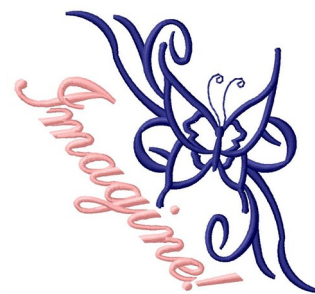

Name: Imagine Butterfly Machine Embroidery Design

SKU: GSD01-TATT130T3

Brand: Grand Slam Designs

Unique Colors: 13 (2 color Stops)

Unique Colors

	Color Name (Color Code)	Manufacturer - Type
	Super White (1001) [No Color Selected]	madeira - rayon
	Dusty Lilac (1263) [No Color Selected]	madeira - rayon
	Crocus (286)	Exquisite - Polyester 1000m