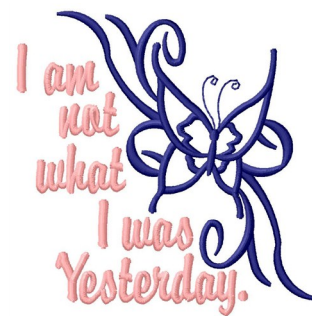

Name: Yesterday Butterfly Machine Embroidery Design

SKU: GSD01-TATT130T1

Brand: Grand Slam Designs

Unique Colors: 13 (2 color Stops)

Unique Colors

	Color Name (Color Code)	Manufacturer - Type
	Super White (1001) [No Color Selected]	madeira - rayon
	Dusty Lilac (1263) [No Color Selected]	madeira - rayon
	Crocus (286)	Exquisite - Polyester 1000m