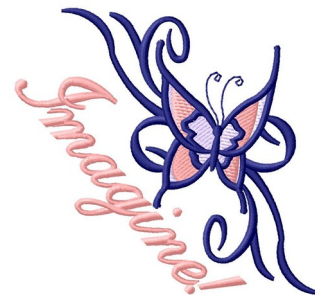

Name: Imagine Butterfly Machine Embroidery Design

SKU: GSD01-TATT128T3

Brand: Grand Slam Designs

Unique Colors: 13 (4 color Stops)

Unique Colors

	Color Name (Color Code)	Manufacturer - Type
	Super White (1001) [No Color Selected]	madeira - rayon
	Dusty Lilac (1263) [No Color Selected]	madeira - rayon
	Crocus (286)	Exquisite - Polyester 1000m

Complete Color Sequence

#		Color Name (Color Code)	Manufacturer - Type
1		Super White (1001) [No Color Selected]	madeira - rayon
2		Super White (1001) [No Color Selected]	madeira - rayon
3		Crocus (286)	Exquisite - Polyester 1000m