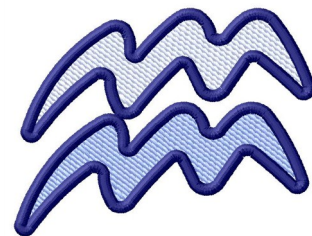

**Name:** Aquarius Zodiac Machine Embroidery Design

**SKU:** GSD01-TATT11R

**Brand:** Grand Slam Designs

**Unique Colors:** 13 (3 color Stops)

## Unique Colors

	<b>Color Name (Color Code)</b>	<b>Manufacturer - Type</b>
	Super White (1001) [No Color Selected]	madeira - rayon
	Dusty Lilac (1263) [No Color Selected]	madeira - rayon
	Crocus (286)	Exquisite - Polyester 1000m

# Complete Color Sequence

#		Color Name (Color Code)	Manufacturer - Type
1		Super White (1001) [No Color Selected]	madeira - rayon
2		Super White (1001) [No Color Selected]	madeira - rayon
3		Crocus (286)	Exquisite - Polyester 1000m