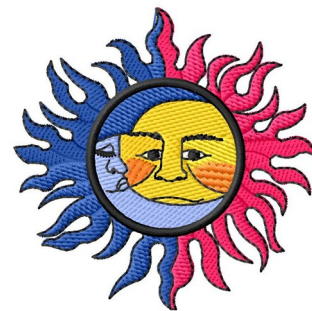

Name: Sun and Moon Machine Embroidery Design

SKU: GSD01-TATT110

Brand: Grand Slam Designs

Unique Colors: 13 (7 color Stops)

Unique Colors

	Color Name (Color Code)	Manufacturer - Type
	Super White (1001) [No Color Selected]	madeira - rayon
	Dusty Lilac (1263) [No Color Selected]	madeira - rayon
	Crocus (286)	Exquisite - Polyester 1000m