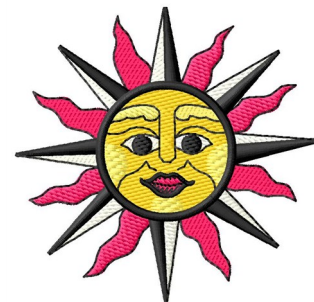

Name: Sunshine Machine Embroidery Design

SKU: GSD01-TATT106

Brand: Grand Slam Designs

Unique Colors: 13 (5 color Stops)

Unique Colors

	Color Name (Color Code)	Manufacturer - Type
	Super White (1001) [No Color Selected]	madeira - rayon
	Dusty Lilac (1263) [No Color Selected]	madeira - rayon
	Crocus (286)	Exquisite - Polyester 1000m