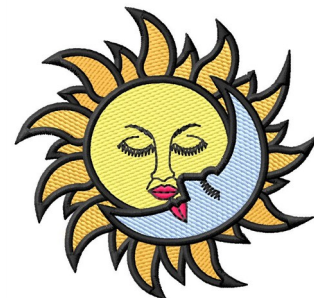

Name: Sun and Moon Machine Embroidery Design

SKU: GSD01-TATT102

Brand: Grand Slam Designs

Unique Colors: 13 (5 color Stops)

Unique Colors

	Color Name (Color Code)	Manufacturer - Type
	Super White (1001) [No Color Selected]	madeira - rayon
	Dusty Lilac (1263) [No Color Selected]	madeira - rayon
	Crocus (286)	Exquisite - Polyester 1000m

Complete Color Sequence

#		Color Name (Color Code)	Manufacturer - Type
1		Super White (1001) [No Color Selected]	madeira - rayon
2		Super White (1001) [No Color Selected]	madeira - rayon
3		Crocus (286)	Exquisite - Polyester 1000m