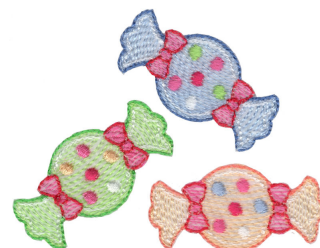

Name: SweetThingSketch12 Machine Embroidery Design

SKU: BC01-SweetThingSketch12

Brand: BunnyCup Embroidery

Unique Colors: 13 (12 color Stops)

Unique Colors

	Color Name (Color Code)	Manufacturer - Type
	Super White (1001) [No Color Selected]	madeira - rayon
	Dusty Lilac (1263) [No Color Selected]	madeira - rayon
	Crocus (286)	Exquisite - Polyester 1000m

Complete Color Sequence

#		Color Name (Color Code)	Manufacturer - Type
1		Super White (1001) [No Color Selected]	madeira - rayon
2		Super White (1001) [No Color Selected]	madeira - rayon
3		Crocus (286)	Exquisite - Polyester 1000m