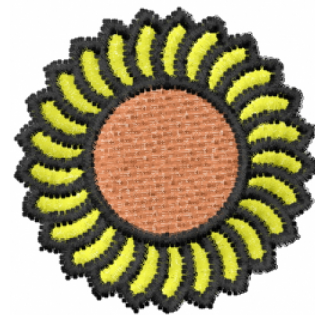

**Name:** Sun Flower 1 Machine Embroidery Design

**SKU:** DS01-Sun\_Flower\_1

**Brand:** DataStitch

**Unique Colors:** 13 (3 color Stops)

## Unique Colors

	<b>Color Name (Color Code)</b>	<b>Manufacturer - Type</b>
	Super White (1001) [No Color Selected]	madeira - rayon
	Dusty Lilac (1263) [No Color Selected]	madeira - rayon
	Crocus (286)	Exquisite - Polyester 1000m

# Complete Color Sequence

#		Color Name (Color Code)	Manufacturer - Type
1		Super White (1001) [No Color Selected]	madeira - rayon
2		Super White (1001) [No Color Selected]	madeira - rayon
3		Crocus (286)	Exquisite - Polyester 1000m