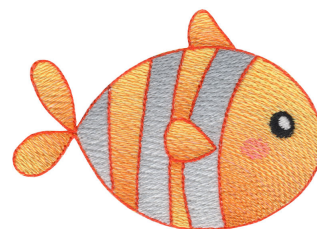

**Name:** SummerSeasBlend9 Machine Embroidery Design

**SKU:** BC01-SummerSeasBlend9

**Brand:** BunnyCup Embroidery

**Unique Colors:** 13 (8 color Stops)

## Unique Colors

	<b>Color Name (Color Code)</b>	<b>Manufacturer - Type</b>
	Super White (1001) [No Color Selected]	madeira - rayon
	Dusty Lilac (1263) [No Color Selected]	madeira - rayon
	Crocus (286)	Exquisite - Polyester 1000m