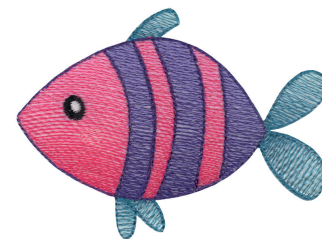

Name: SummerSeasBlend7 Machine Embroidery Design

SKU: BC01-SummerSeasBlend7

Brand: BunnyCup Embroidery

Unique Colors: 13 (9 color Stops)

Unique Colors

	Color Name (Color Code)	Manufacturer - Type
	Super White (1001) [No Color Selected]	madeira - rayon
	Dusty Lilac (1263) [No Color Selected]	madeira - rayon
	Crocus (286)	Exquisite - Polyester 1000m

Complete Color Sequence

#		Color Name (Color Code)	Manufacturer - Type
1		Super White (1001) [No Color Selected]	madeira - rayon
2		Super White (1001) [No Color Selected]	madeira - rayon
3		Crocus (286)	Exquisite - Polyester 1000m