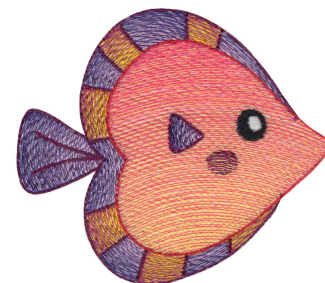

Name: SummerSeasBlend11 Machine Embroidery Design

SKU: BC01-SummerSeasBlend11

Brand: BunnyCup Embroidery

Unique Colors: 13 (12 color Stops)

Unique Colors

	Color Name (Color Code)	Manufacturer - Type
	Super White (1001) [No Color Selected]	madeira - rayon
	Dusty Lilac (1263) [No Color Selected]	madeira - rayon
	Crocus (286)	Exquisite - Polyester 1000m

Complete Color Sequence

#		Color Name (Color Code)	Manufacturer - Type
1		Super White (1001) [No Color Selected]	madeira - rayon
2		Super White (1001) [No Color Selected]	madeira - rayon
3		Crocus (286)	Exquisite - Polyester 1000m