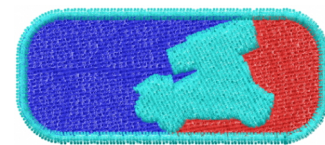

Name: Sprint Car Logo Machine Embroidery Design

SKU: DS01-Sprint_car_logo

Brand: DataStitch

Unique Colors: 13 (3 color Stops)

Unique Colors

	Color Name (Color Code)	Manufacturer - Type
	Super White (1001) [No Color Selected]	madeira - rayon
	Dusty Lilac (1263) [No Color Selected]	madeira - rayon
	Crocus (286)	Exquisite - Polyester 1000m

Complete Color Sequence

#		Color Name (Color Code)	Manufacturer - Type
1		Super White (1001) [No Color Selected]	madeira - rayon
2		Super White (1001) [No Color Selected]	madeira - rayon
3		Crocus (286)	Exquisite - Polyester 1000m