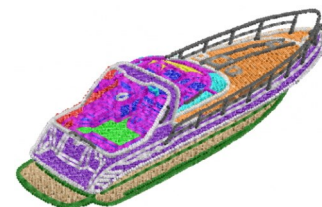

Name: Speed Boat Machine Embroidery Design

SKU: DS01-Speed_Boat_Two

Brand: DataStitch

Unique Colors: 13 (14 color Stops)

Unique Colors

	Color Name (Color Code)	Manufacturer - Type
	Super White (1001) [No Color Selected]	madeira - rayon
	Dusty Lilac (1263) [No Color Selected]	madeira - rayon
	Crocus (286)	Exquisite - Polyester 1000m

Complete Color Sequence

#		Color Name (Color Code)	Manufacturer - Type
1		Super White (1001) [No Color Selected]	madeira - rayon
2		Super White (1001) [No Color Selected]	madeira - rayon
3		Crocus (286)	Exquisite - Polyester 1000m