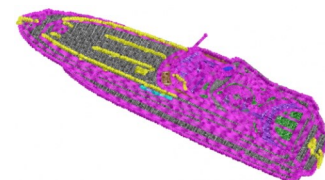

Name: Speed Boat Machine Embroidery Design

SKU: DS01-Speed_Boat_Three

Brand: DataStitch

Unique Colors: 13 (8 color Stops)

Unique Colors

	Color Name (Color Code)	Manufacturer - Type
	Super White (1001) [No Color Selected]	madeira - rayon
	Dusty Lilac (1263) [No Color Selected]	madeira - rayon
	Crocus (286)	Exquisite - Polyester 1000m

Complete Color Sequence

#		Color Name (Color Code)	Manufacturer - Type
1		Super White (1001) [No Color Selected]	madeira - rayon
2		Super White (1001) [No Color Selected]	madeira - rayon
3		Crocus (286)	Exquisite - Polyester 1000m