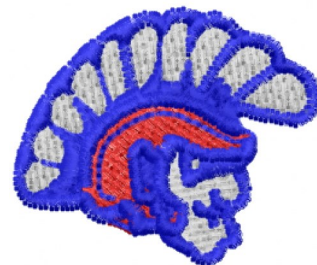

Name: Spartan Head Machine Embroidery Design

SKU: DS01-Spartan_Head

Brand: DataStitch

Unique Colors: 13 (3 color Stops)

Unique Colors

	Color Name (Color Code)	Manufacturer - Type
	Super White (1001) [No Color Selected]	madeira - rayon
	Dusty Lilac (1263) [No Color Selected]	madeira - rayon
	Crocus (286)	Exquisite - Polyester 1000m

Complete Color Sequence

#		Color Name (Color Code)	Manufacturer - Type
1		Super White (1001) [No Color Selected]	madeira - rayon
2		Super White (1001) [No Color Selected]	madeira - rayon
3		Crocus (286)	Exquisite - Polyester 1000m