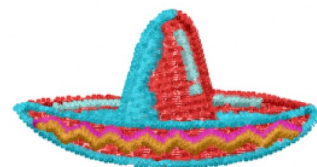

Name: Sombrero

SKU: DS01-Sombrero_Aug

Brand: DataStitch

Unique Colors: 13 (6 color Stops)

Unique Colors

	Color Name (Color Code)	Manufacturer - Type
	Super White (1001) [No Color Selected]	madeira - rayon
	Dusty Lilac (1263) [No Color Selected]	madeira - rayon
	Crocus (286)	Exquisite - Polyester 1000m

Complete Color Sequence

#		Color Name (Color Code)	Manufacturer - Type
1		Super White (1001) [No Color Selected]	madeira - rayon
2		Super White (1001) [No Color Selected]	madeira - rayon
3		Crocus (286)	Exquisite - Polyester 1000m