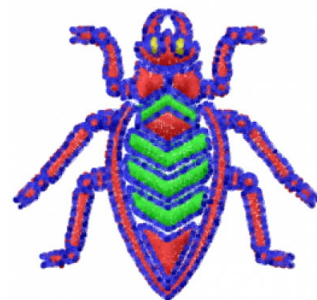

Name: Small Insect 1 Machine Embroidery Design

SKU: DS01-Small_Insect_1

Brand: DataStitch

Unique Colors: 13 (4 color Stops)

Unique Colors

	Color Name (Color Code)	Manufacturer - Type
	Super White (1001) [No Color Selected]	madeira - rayon
	Dusty Lilac (1263) [No Color Selected]	madeira - rayon
	Crocus (286)	Exquisite - Polyester 1000m

Complete Color Sequence

#		Color Name (Color Code)	Manufacturer - Type
1		Super White (1001) [No Color Selected]	madeira - rayon
2		Super White (1001) [No Color Selected]	madeira - rayon
3		Crocus (286)	Exquisite - Polyester 1000m