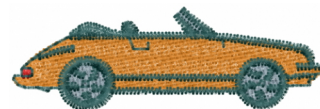

Name: Convertible Sports Car Machine
Embroidery Design

SKU: DS01-Small_Convertible_Sports_Car

Brand: DataStitch

Unique Colors: 13 (4 color Stops)

Unique Colors

| | Color Name (Color Code) | Manufacturer - Type |
|----------------------------------------------------------------------------------|----------------------------------------|-----------------------------|
|  | Super White (1001) [No Color Selected] | madeira - rayon |
|  | Dusty Lilac (1263) [No Color Selected] | madeira - rayon |
|  | Crocus (286) | Exquisite - Polyester 1000m |

Complete Color Sequence

| # | | Color Name (Color Code) | Manufacturer - Type |
|---|-----------------------------------------------------------------------------------|----------------------------------------|--------------------------------|
| 1 |  | Super White (1001) [No Color Selected] | madeira - rayon |
| 2 |  | Super White (1001) [No Color Selected] | madeira - rayon |
| 3 |  | Crocus (286) | Exquisite - Polyester 1000m |