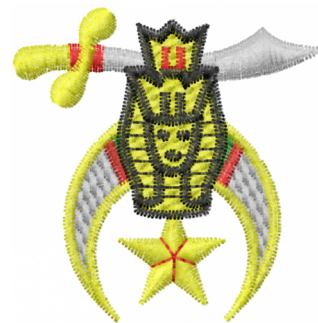

Name: Shriner Logo Machine Embroidery Design

SKU: DS01-Shriner

Brand: DataStitch

Unique Colors: 13 (7 color Stops)

Unique Colors

	Color Name (Color Code)	Manufacturer - Type
	Super White (1001) [No Color Selected]	madeira - rayon
	Dusty Lilac (1263) [No Color Selected]	madeira - rayon
	Crocus (286)	Exquisite - Polyester 1000m

Complete Color Sequence

#		Color Name (Color Code)	Manufacturer - Type
1		Super White (1001) [No Color Selected]	madeira - rayon
2		Super White (1001) [No Color Selected]	madeira - rayon
3		Crocus (286)	Exquisite - Polyester 1000m