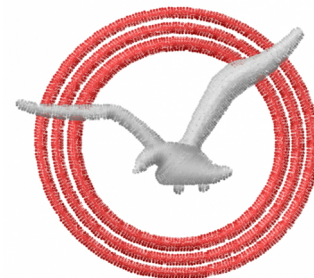

Name: Seagull Machine Embroidery Design

SKU: DS01-Seagull

Brand: DataStitch

Unique Colors: 13 (3 color Stops)

Unique Colors

	Color Name (Color Code)	Manufacturer - Type
	Super White (1001) [No Color Selected]	madeira - rayon
	Dusty Lilac (1263) [No Color Selected]	madeira - rayon
	Crocus (286)	Exquisite - Polyester 1000m