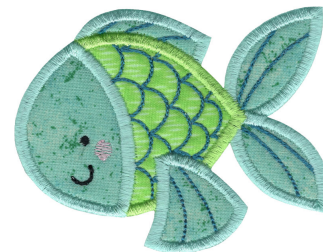

Name: SeaCreaturesThreeApplique6 Machine Embroidery Design

SKU: BC01-SeaCreaturesThreeApplique6

Brand: BunnyCup Embroidery

Unique Colors: 13 (10 color Stops)

Unique Colors

	Color Name (Color Code)	Manufacturer - Type
	Super White (1001) [No Color Selected]	madeira - rayon
	Dusty Lilac (1263) [No Color Selected]	madeira - rayon
	Crocus (286)	Exquisite - Polyester 1000m

Complete Color Sequence

#		Color Name (Color Code)	Manufacturer - Type
1		Super White (1001) [No Color Selected]	madeira - rayon
2		Super White (1001) [No Color Selected]	madeira - rayon
3		Crocus (286)	Exquisite - Polyester 1000m